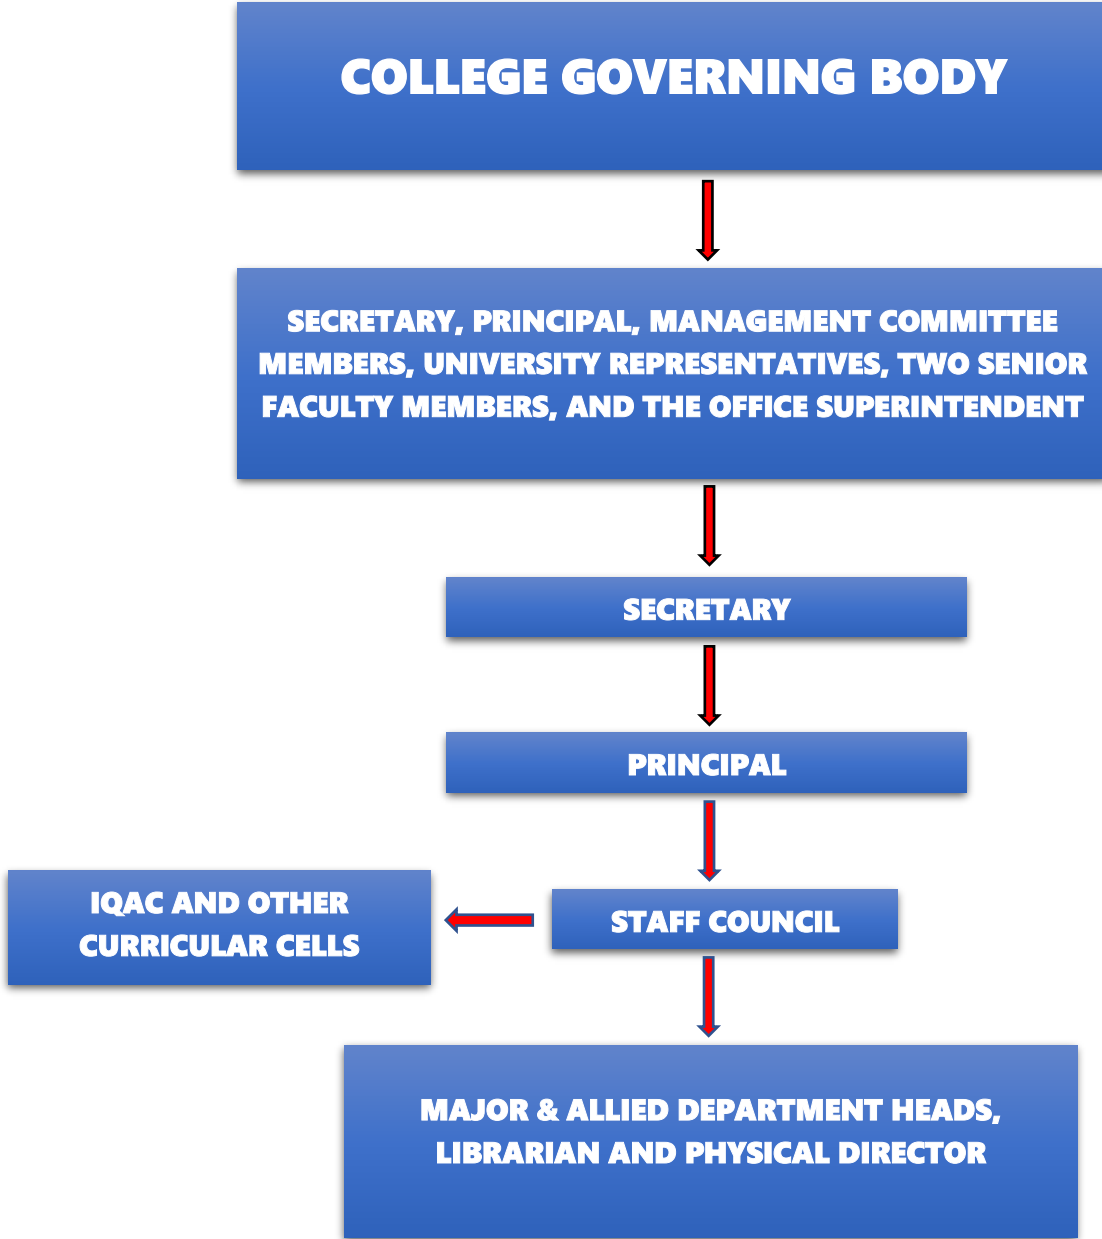

Thiruvalluvar College
திருவள்ளூர் கல்லூரி
(Affiliated to Manonmaniam Sundaranar University)
Papanasam-627425, Vickramasingapuram
Tirunelveli-Dt, Tamil Nadu

IQAC, Coordinator

THIRUVALLUVAR COLLEGE
POTHIGAIADI, TANA P.O.
VICRAMASINGAPURAM - 627 425.