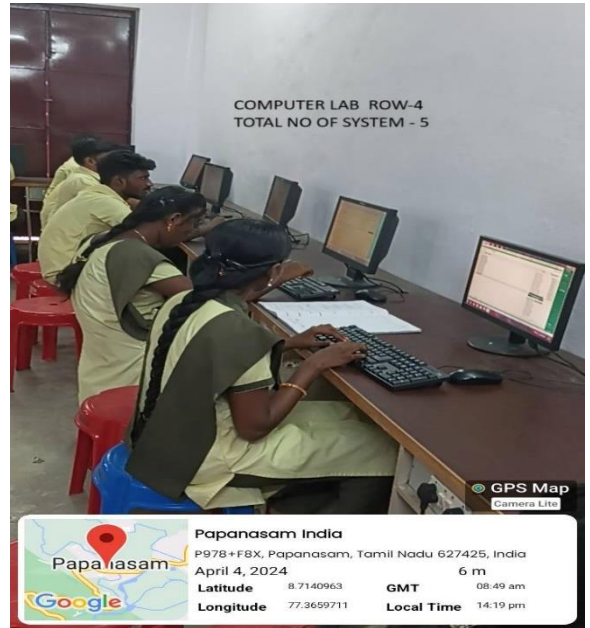

COMMERCE DEPARTMENT LAB